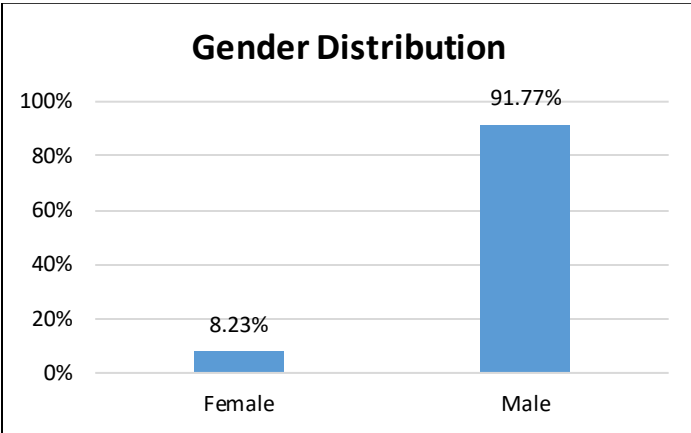

Pretrial Services Weekly Report

Electronic Monitoring Population Demographics 7/1/2022

Radio Frequency Monitoring (RF) population:	838
GPS Monitoring population:	844

Radio Frequency Monitoring